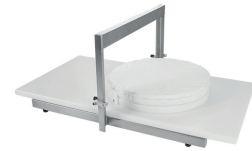

Item no.: 702100
Product: Horizontal brie cutter
Dimensions: 760 x 410 x 330 mm
EAN PCS: 8713638011578